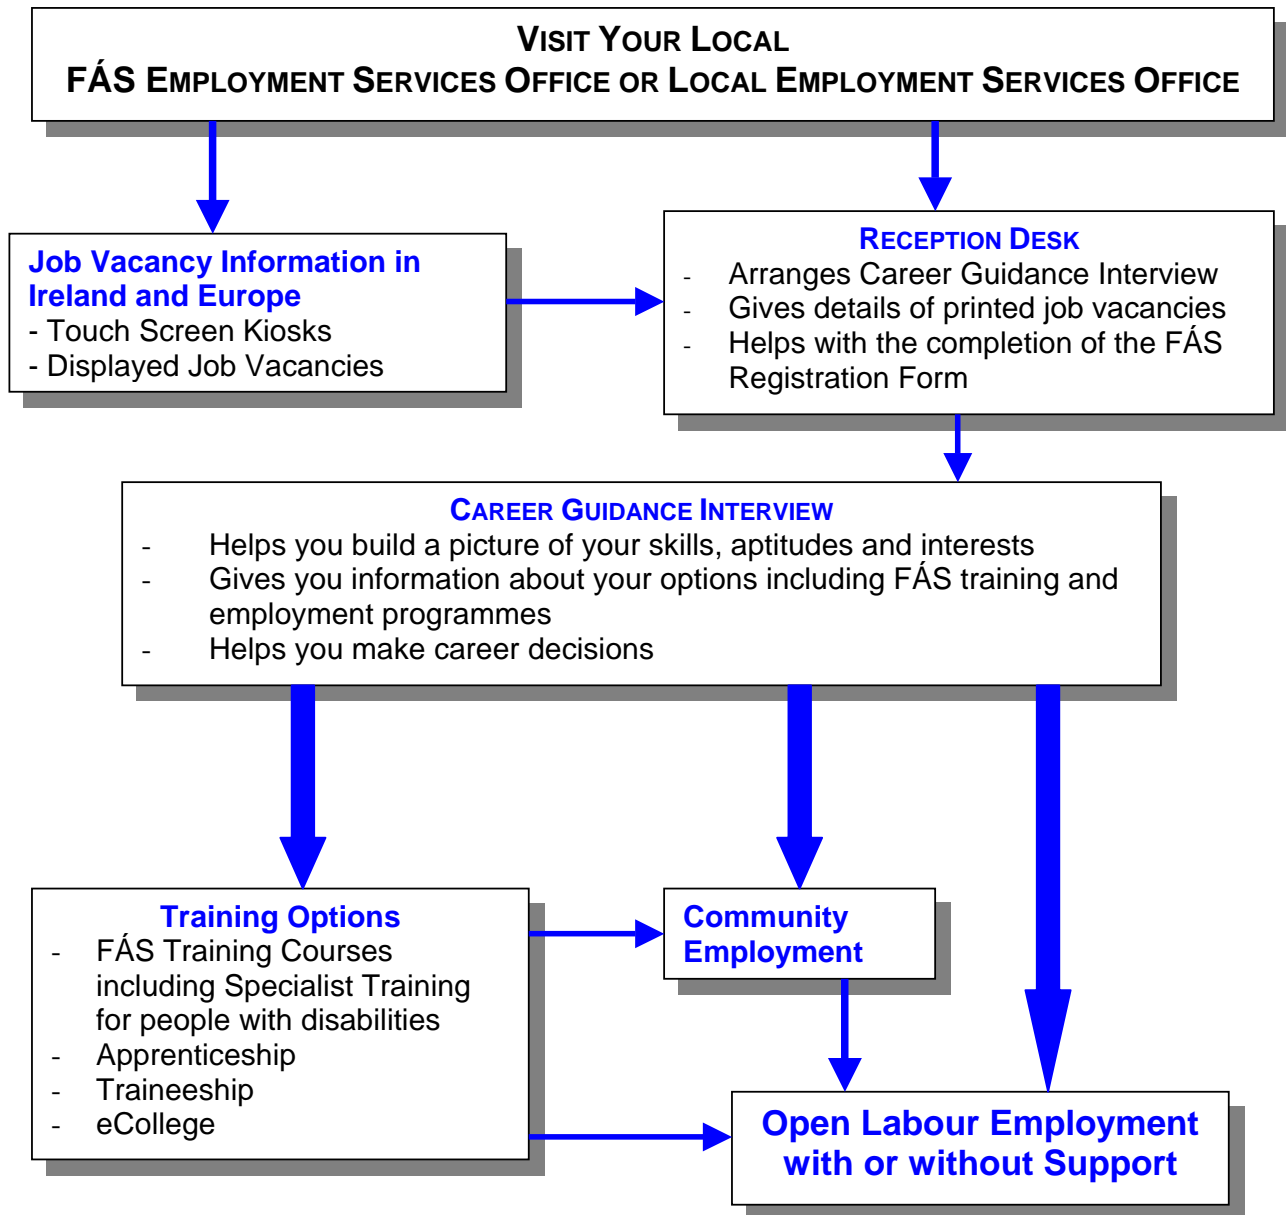

STEPS TO EMPLOYMENT FOR DISABLED PEOPLE

FÁS provides a range of services to help people find paid employment.

IF YOU ARE INTERESTED, THIS IS WHAT YOU NEED TO DO

FÁS Supports to Help Disabled People get Employment

- Interview Interpreter Grant
- Personal Reader
- Workplace Equipment / Adaptation Grant
- Employee Retention Grant Scheme
- Employment Support Scheme
- Supported Employment

However, FÁS Does Not Provide